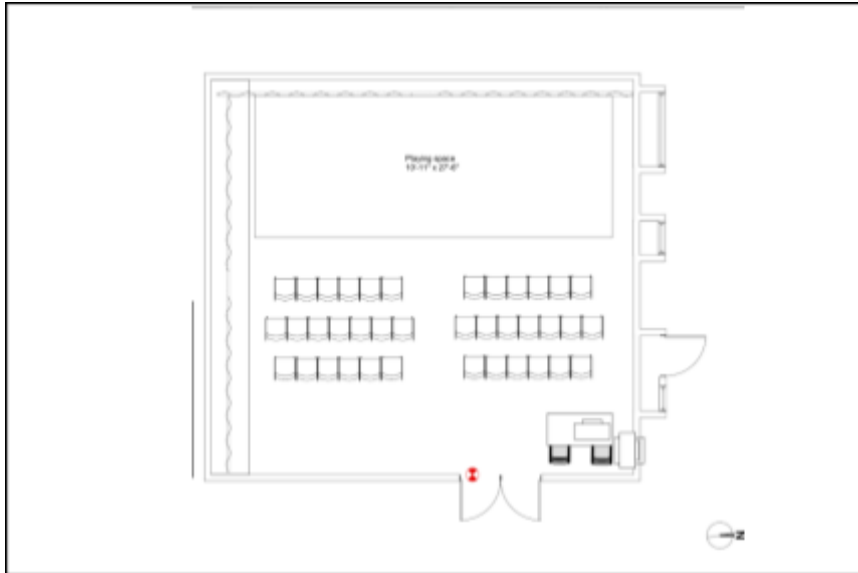

## Set

Seats: 38

Wheelchair accessible: Yes

Airconditioned: Yes

The set includes chairs, small tables, and a screen hanging at the back to project videos.